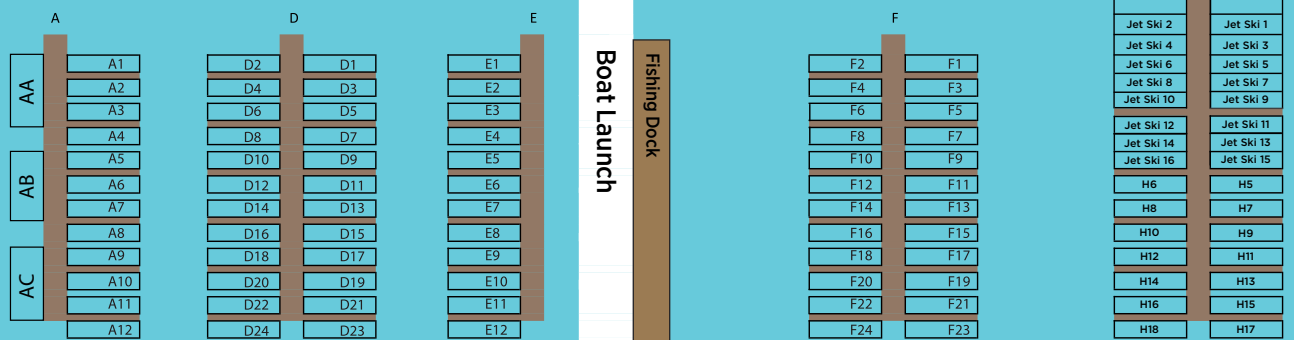

# WELCOME TO

**Skyline**  
Chemong Lake, ON

A Parkbridge Cottage & RV Resort

**SPEED LIMIT: 10 km per/hr**  
**PARKING: ONE vehicle per site**

DOCKS

BEACH